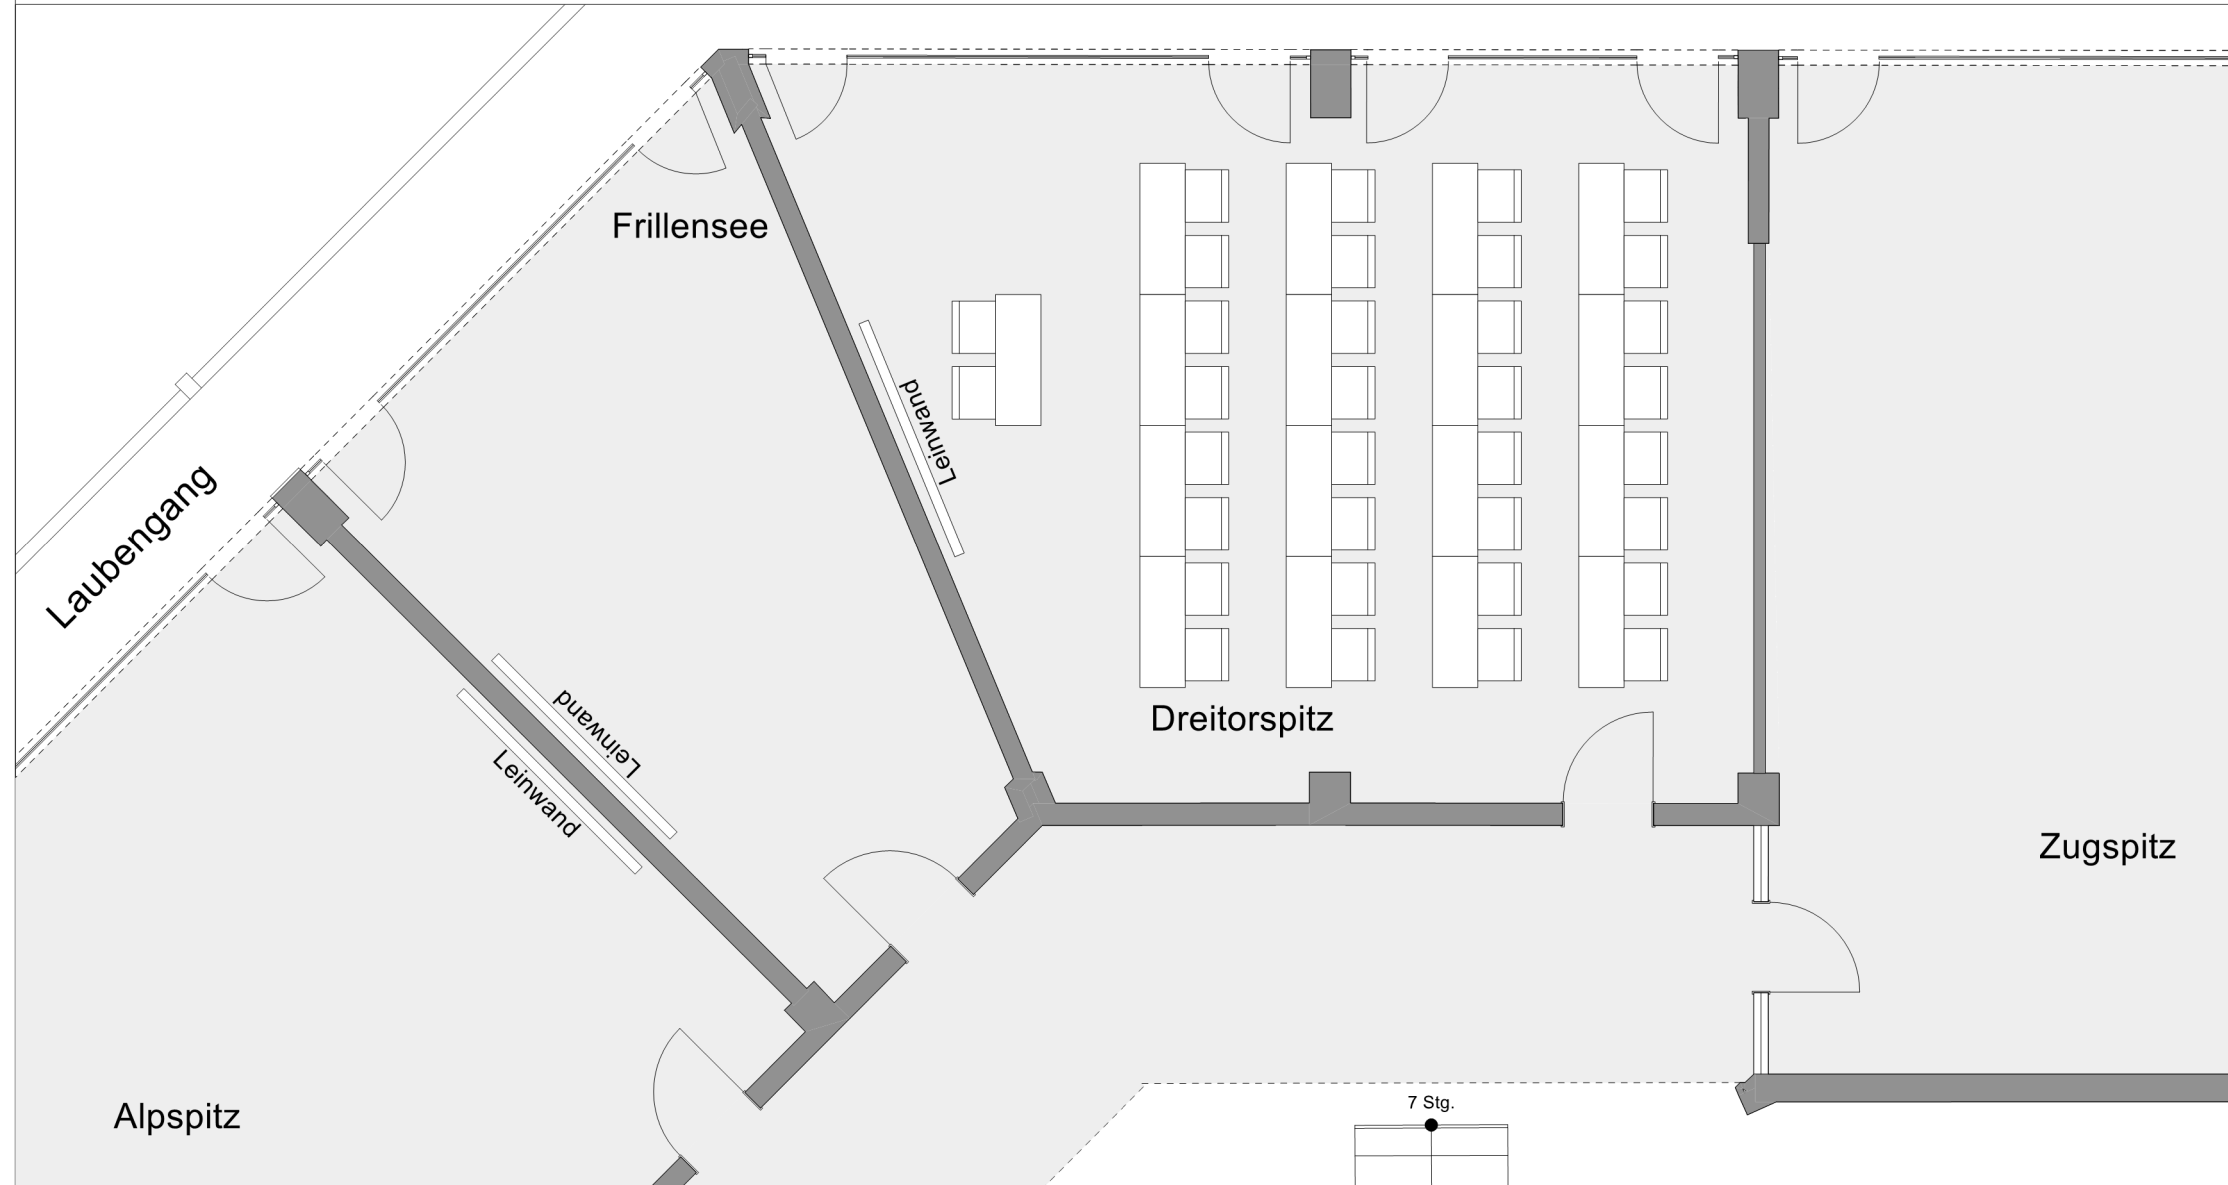

HOTEL AM BADERSEE
ZUGSPITZDORF GRAINAU

Floor:
Floor 3

Room:
Dreiterspitz

Setup:
Parliamentary

Persons:
32 Persons

Dream away, breathe in the atmosphere, be inspired and indulge your senses.
Welcome to Hotel am Badersee.